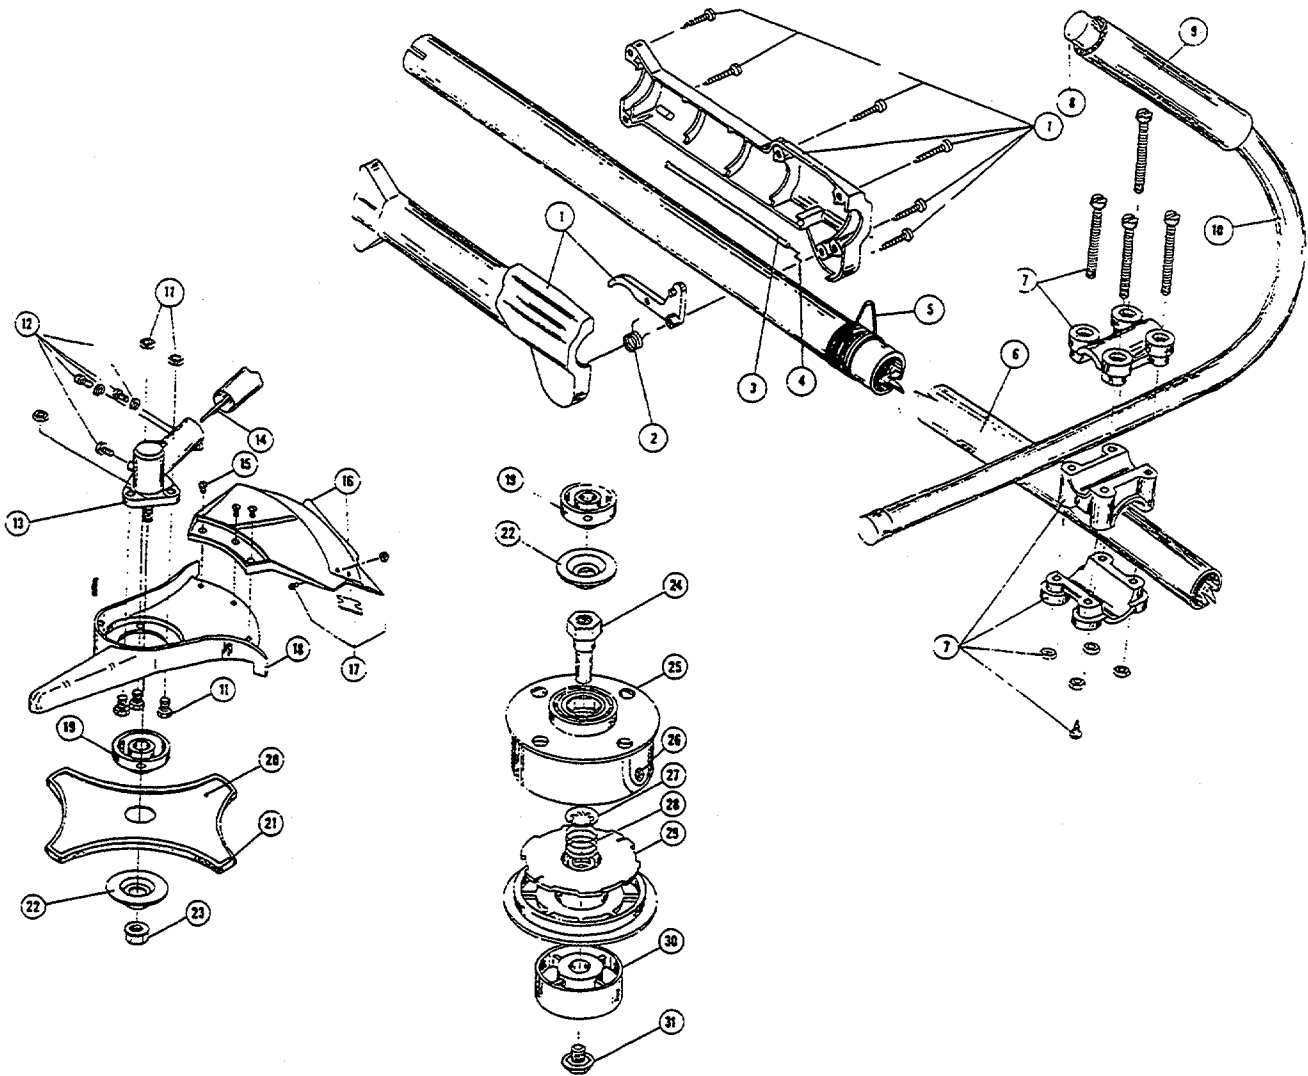

BOOM & TRIMMER PARTS - TURF POWER 780TP

Item	Part No.	Description
1	180277	Throttle Housing and Trigger Assembly
2	610314	Throttle Trigger Spring
3	180021	Throttle Cable Housing
4	180127	Throttle Cable
5	610327	Shoulder Strap Clamp
6	147798	Drive Shaft Housing Assembly
7	683295	Handle Bracket Assembly
8	612021	Tube Closure
9	612831	Grip
10	147369	J-Handle Assembly (items 7 and 8)
11	147539	Guard Mounting Screws
12	147677	Mounting Hardware and Grease Plug Assembly
13	147488	Gear Box Assembly (items 16, 23, 26-27)
14	147542	Flexible Drive Shaft
15	683304	Guard Mounting Screws
16	683299	Guard and Blade Assembly
17	682061	Blade Assembly
18	147492	Guard Mount
19	147489	Blade Driver
20	145873	Blade
21	147670	Blade Cover

Item	Part No.	Description
22	147490	Blade Retaining Washer
23	147491	Lock Nut
24	612483	Spool Shaft
25	147594	Outer Spool and Eyelet Assembly
26	145566	Eyelet
27	612026	Retainer (10 pack)
28	610636	Spring
29	147495	Inner Reel
30	147496	Bump Head Knob Assembly
31	147676	Bump Head Bolt
*	682075	Shoulder Strap Assembly
*	147299	Locking Rod Tool
*	147498	Replacement Head Assembly (24-31)

Optional Accessories

*	180120	Monofil Cutting Line, 50 ft.
*	147345	Spool and Line (30 ft.) Assembly

* not shown